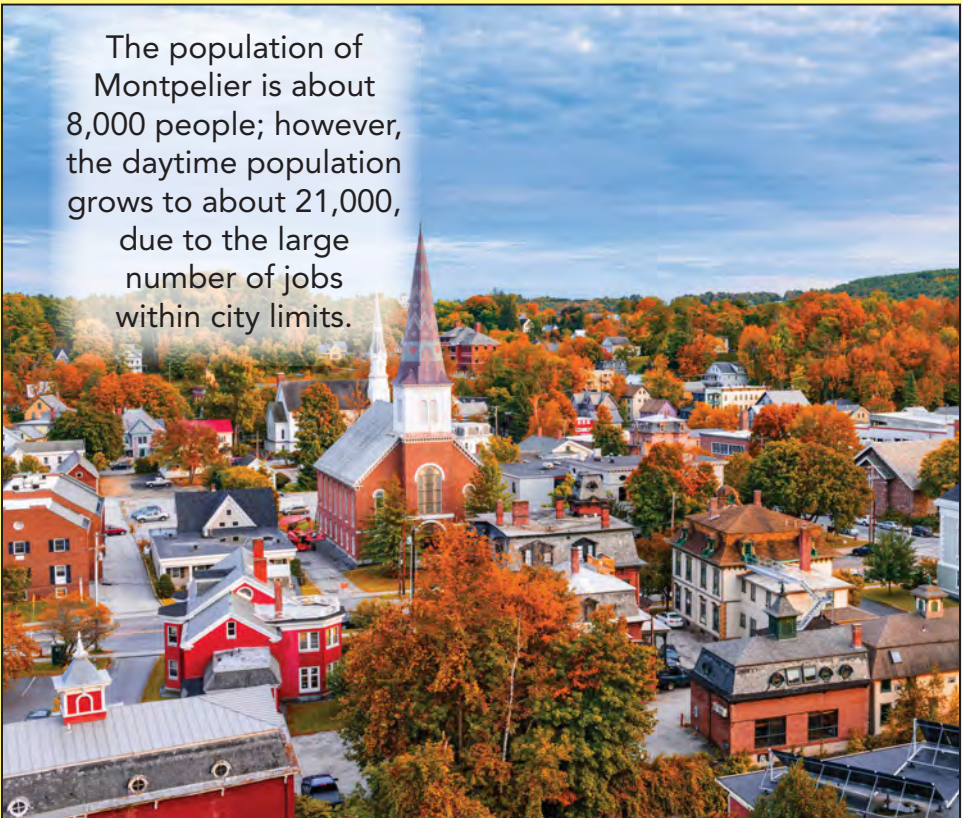

*(Continued on next page)*

The population of Montpelier is about 8,000 people; however, the daytime population grows to about 21,000, due to the large number of jobs within city limits.

**Restaurants (cont'd)**